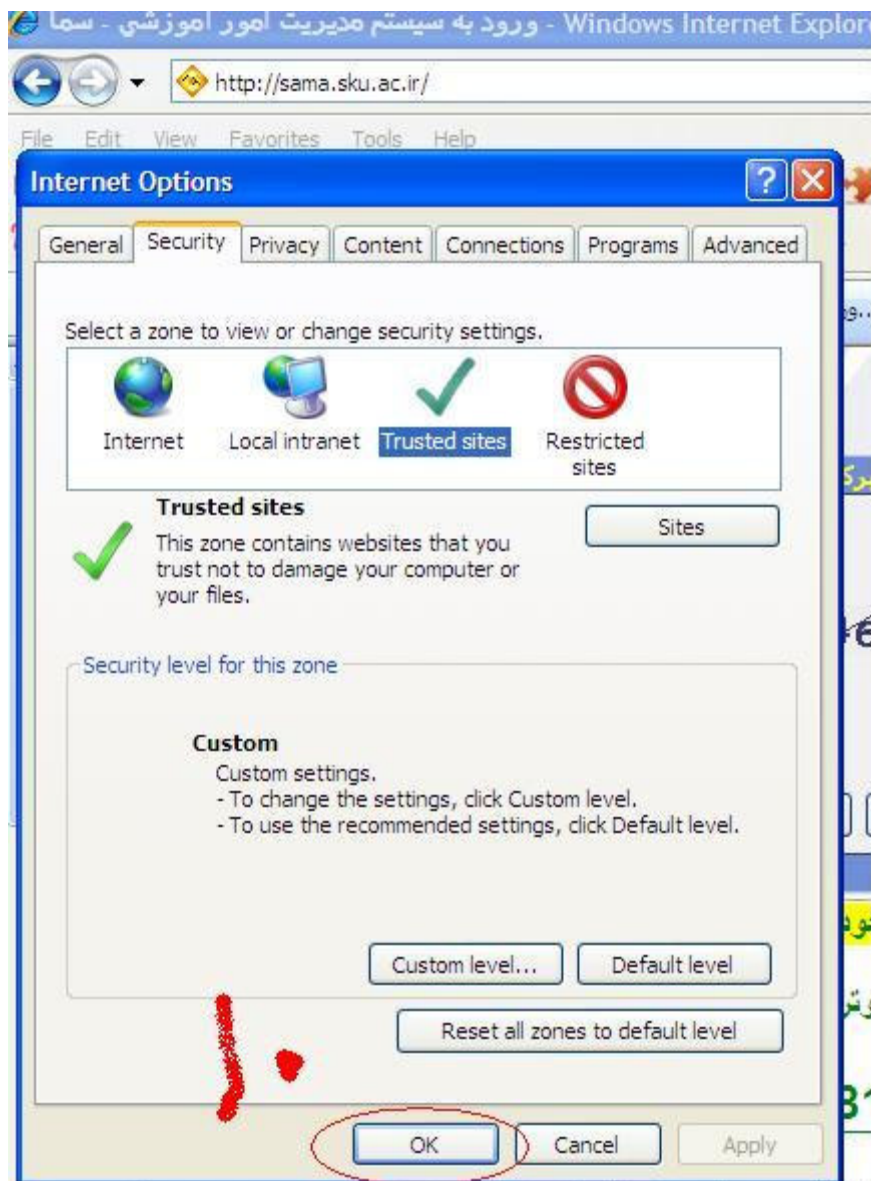

تنظیمات زیر را به ترتیب انجام دهید

The screenshot shows the Internet Explorer browser window with the address bar at <http://sama.sku.ac.ir/>. The 'Tools' menu is open, and 'Internet Options' is highlighted with a red circle. A red number '۳' is written next to the menu. The background shows a login form for 'ساما' (Sama) with fields for 'نوع کاربری' (User Type), 'حروف تصویر' (Image Characters), 'کد کاربری' (User Code), and 'کلمه عبور' (Password). A red number '۲' is written near the 'Tools' menu.

The screenshot shows the 'Internet Options' dialog box with the 'Security' tab selected. The 'Trusted sites' zone is highlighted with a red circle and a red number '۴'. A red number '۳' is written near the 'Security' tab. A 'Trusted sites' dialog box is open, showing the 'Add this website to the zone' field with <http://sama.sku.ac.ir/> entered. The 'Add' button is highlighted with a red circle and a red number '۸'. A red number '۵' is written near the 'Trusted sites' zone. A red number '۶' is written near the 'Require server verification' checkbox. A red number '۷' is written near the 'Close' button. The background shows the same login form as the previous screenshot.

حال Explorer را بسته و مجددا وارد سیستم شوید